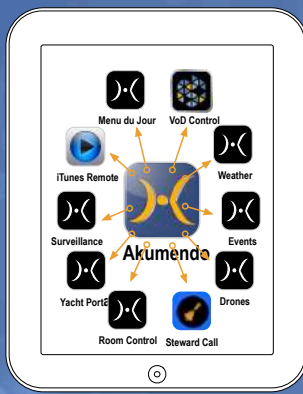

Signage

Powered by **Akumendo** framework, our stand-alone **Signage** system can display **any** informations on large displays and on iPad to provide easy and seamless yet much **more** efficient ways to inform **Guests and Owner...**

Our system is part of a wider **function** based set of stand-alone options to leverage **Crew and Staff** workflow...

- **Signage can be configured with many layouts and skins :**
 - ▶ a sober professional presentation for calendar or flash infos
 - ▶ a stylish design for Hotels lobbies
 - ▶ a highly designed skin for Mega Yacht or Cruise vessel infos
- **Signage can display many local picks :**
 - ▶ from any CCTV system (underwater camera, sundeck restaurant...)
 - ▶ from any significant local datas (water temp, air temp, heading, ...)
 - ▶ from current position on board (You are here!...)
 - ▶ from restaurant menu, meeting rooms booking, happy hours event.
 - ▶ from the weather forecast
 - ▶ from any wishes you may have to display....
- **Crew members can easily manage the system with our back office**
- **iPad App is available to follow Signage informations in live**
- **Easy integration with other Akumendo sub-systems like our Guest info system and our full Entertainment system.**

Crew Desk App

For crew on board, watch list, CCTV, work infos, Steward calls

Akumendo Entertainment App

For Guest and Owner welfare on board
User interface system for AV & IT control.

Steward Call App

Stand alone App for Steward call.

Alarm App

Stand alone Alert App for monitoring, watch, steward

Service call button

To use with Steward call App
made for integration in customized devices

WEB and IOS Open Platform

expandable Web services, integration of API.
A powerful GUI Engine system providing intuitive, ergonomics, highly design and customized **user Interfaces**